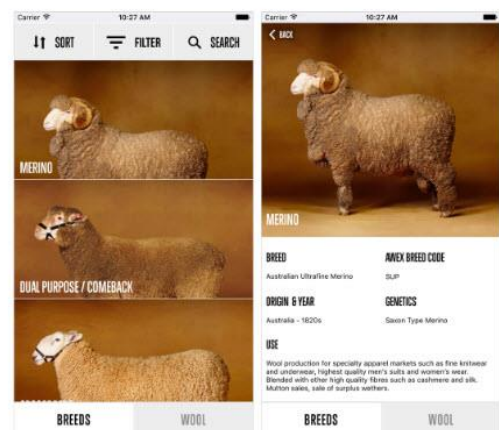

The SBC provides valuable information on the range of sheep breeds used in Australia today and whilst the focus of the SBC App is on the wool characteristics of each breed it also recognises that today's sheep producer may have a multi-faceted approach to production. The SBC will also be of benefit and motivation to the next generation to help increase their knowledge and understanding of sheep and wool.

The SBC provides detailed information on the background and history of each sheep breed as well as details on wool characteristics, end uses for wool and the impact of dark and medullated fibre.

The SBC App is available now to download through the App Store and it is free.

Simply search sheep breed.

The SBC App will also be released for android, i-pad and android tablet over the coming weeks.

For further information contact:

Mark Grave, CEO

p: (02) 94286100

e: [mgrave@awex.com.au](mailto:mgrave@awex.com.au)